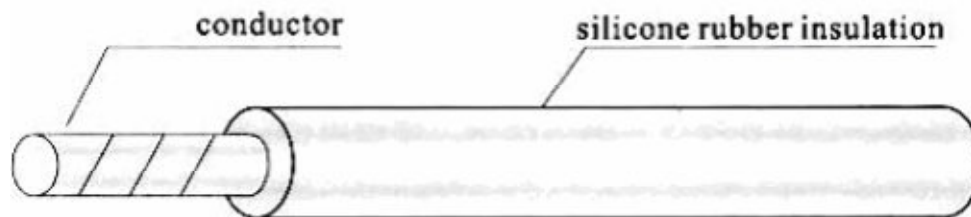

China Sanew Cable Co., Ltd.

SIF Silicone Rubber-Insulated flexible Wire

Product Features: Composed of tinned, nickel-coated, silver-gilt copper conductors, silicone insulation tearing resistant silicone jacket. Silicone Rubber Heat Resisting Wire are recommended for applications in where high temperatures, UV light, mechanical abuse, and EMI interference is a concern. Silicone Rubber Heat Resisting Wire	Recommended applications: SIF Silicone Rubber-Insulated flexible Wire can be applied in high temperature circumstances where household appliances, light fittings, machines, and electric heating devices and the internal high temperature environment of combustion equipment. And so on is operating.
--	--

TECHNICAL DATA:

 Min. bend radius for installation:	7.5 x cable diameter
 Temperature range:	-60°C to +180°C
 Working Voltage:	300V/500V
 Test Voltage:	2000V
 Conductor stranding:	Tin-coated copper wire
 Color Code:	colors available on request
 Approvals:	According to UL758, UL1581 UL VW-1